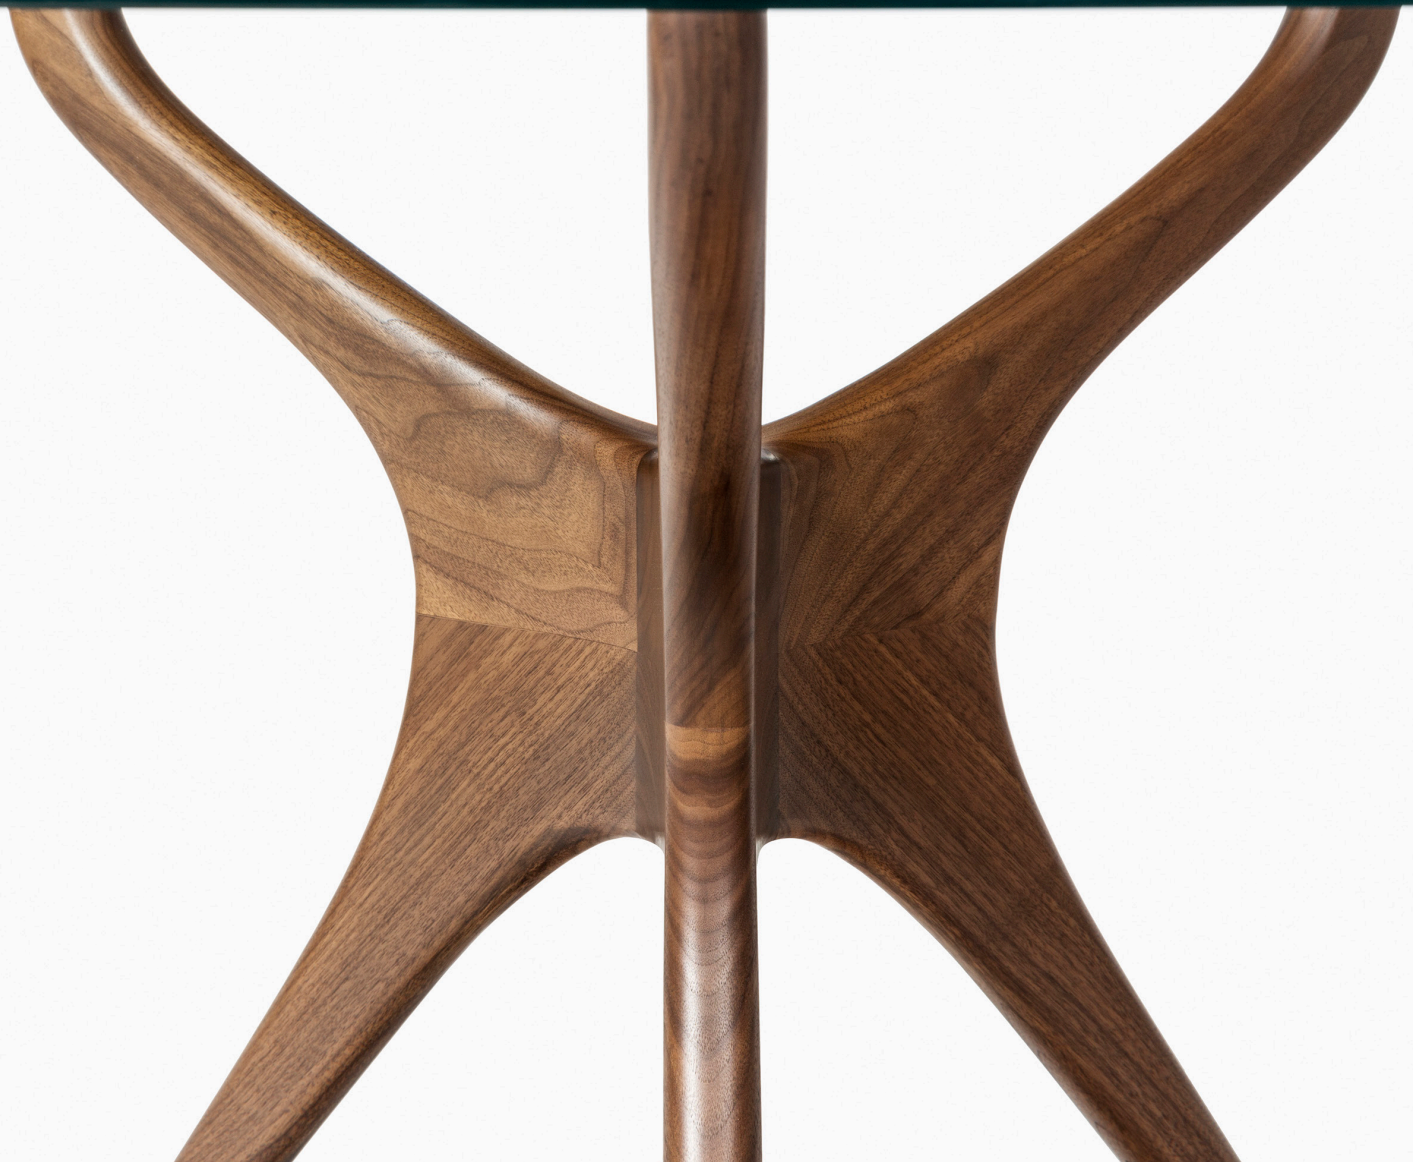

VLADIMIR
KAGAN

Sculpted Dining Table
Model - 414 | Designed 1950

VLADIMIR
KAGAN

Model | 414 Sculpted Dining Table

Species | American Walnut

Finish | Hand Rubbed Oil

Top | Glass, Marble, or Travertine

Diameter | 50 in 127 cm

Height | 28.5 in 72 cm

Top | 0.75 in 2 cm